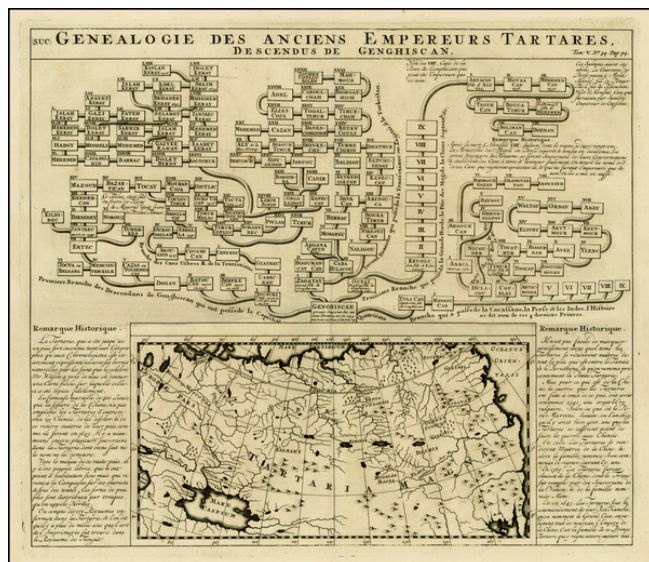

Barry Lawrence Ruderman Antique Maps Inc.

7407 La Jolla Boulevard
La Jolla, CA 92037

www.raremaps.com

(858) 551-8500
blr@raremaps.com

Genealogie Des Anciens Empereurs Tartares, Descendus De Genghiscan

Stock#: 25566
Map Maker: Chatelain
Date: 1719
Place: Amsterdam
Color: Uncolored
Condition: VG
Size: 17 x 14.5 inches
Price: SOLD

Description:

Family tree of the descendants of Ghengis Khan, with a map showing the Tartar Empire.

Detailed Condition: