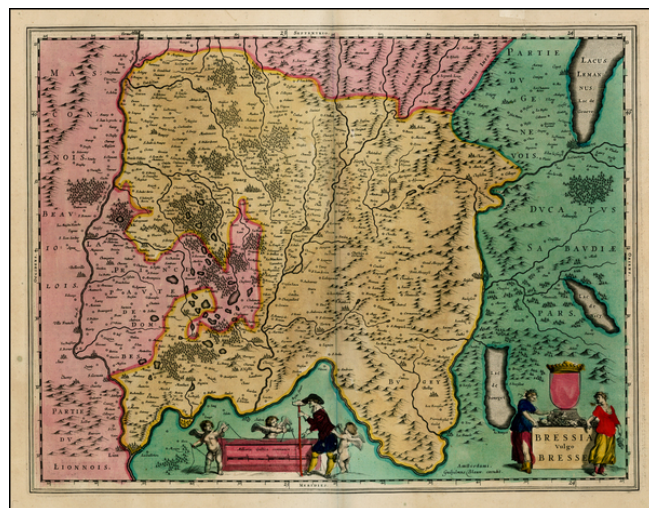

Barry Lawrence Ruderman Antique Maps Inc.

7407 La Jolla Boulevard
La Jolla, CA 92037

www.raremaps.com

(858) 551-8500
blr@raremaps.com

Bressia Vulgo Bresse

Stock#: 25552
Map Maker: Blaeu
Date: 1642
Place: Amsterdam
Color: Hand Colored
Condition: VG+
Size: 20 x 15 inches
Price: SOLD

Description:

Fine old color example of Blaeu's map of Bresse, including Lyon, Bourg and Geneva.

Includes 2 cartouches and a blank coat of arms. From the 1634 edition of Blaeu's *Atlas Novus*, the first edition of this work and the first to include this marvelous map of Bresse.