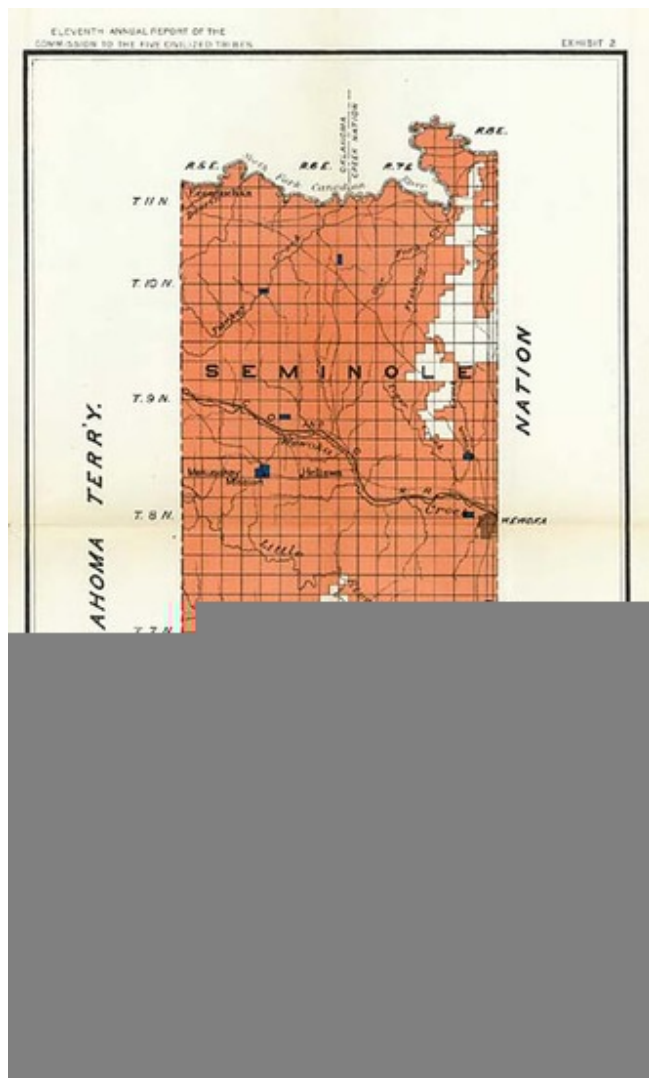

Barry Lawrence Ruderman Antique Maps Inc.

7407 La Jolla Boulevard
La Jolla, CA 92037

www.raremaps.com

(858) 551-8500
blr@raremaps.com

Seminole Nation

Stock#: 2554
Map Maker: Bien & Co.
Date: 1892
Place: New York
Color: Color
Condition: VG+
Size: 15.5 x 9 inches
Price: SOLD

Description:

Interesting map of the Seminole Nation, from the 11th Annual Report of the Commission to the Five Tribes. Shows towns, railroad lines, rivers, Missions, etc. Maps of the individual nations are quite scarce.