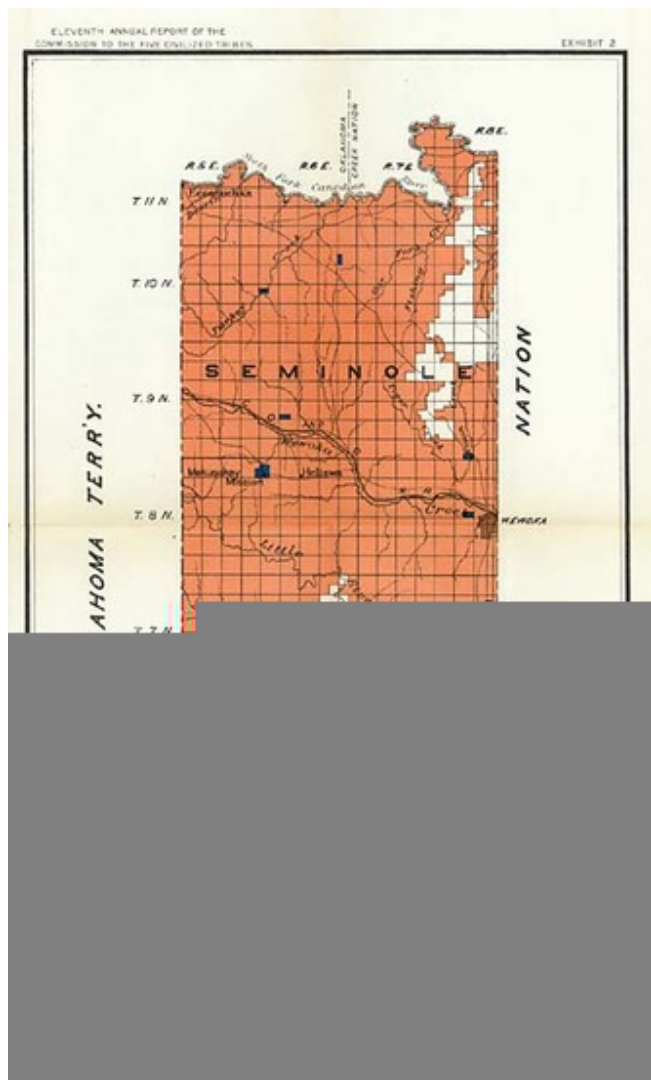

Barry Lawrence Ruderman Antique Maps Inc.

7407 La Jolla Boulevard
La Jolla, CA 92037

www.raremaps.com

(858) 551-8500
blr@raremaps.com

Seminole Nation

Stock#: 2554
Map Maker: Bien & Co.
Date: 1892
Place: New York
Color: Color
Condition: VG+
Size: 15.5 x 9 inches
Price: SOLD

Description:

Interesting map of the Seminole Nation, from the 11th Annual Report of the Commission to the Five Tribes. Shows towns, railroad lines, rivers, Missions, etc. Maps of the individual nations are quite scarce.