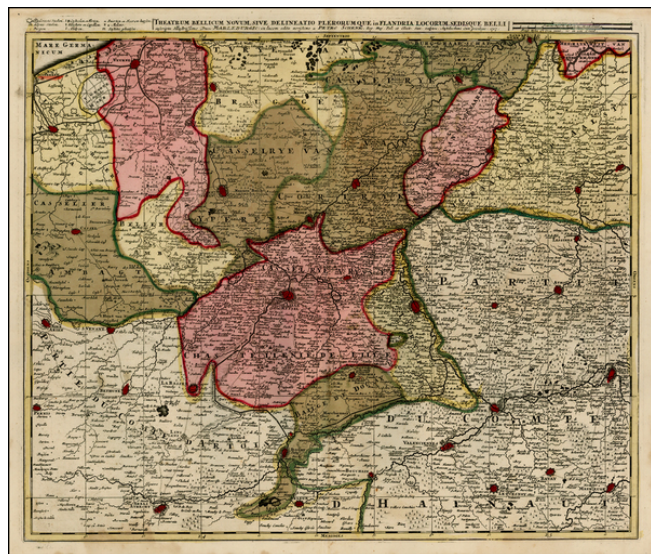

**Barry Lawrence Ruderman
Antique Maps Inc.**

7407 La Jolla Boulevard
La Jolla, CA 92037

www.raremaps.com

(858) 551-8500
blr@raremaps.com

**Theatrum Bellicum Novum, Sive Delineatio Plerorumque in Flandria Locorum, Seisque
Belli . . . 1707**

Stock#: 25495
Map Maker: Schenk
Date: 1707
Place: Amsterdam
Color: Hand Colored
Condition: VG
Size: 23.5 x 19.5 inches
Price: \$ 125.00

Description:

Detailed map of Southern Belgium and Northwestern France, extending from Gend and Veurne in the north to Arras, Arleux and Maubeuge in the south, centered on Lille.

Detailed Condition:

Old color. Double thick paper.