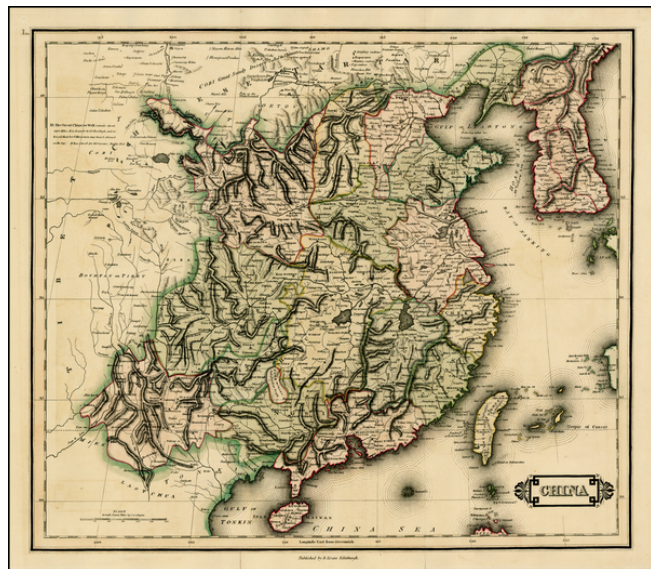

Barry Lawrence Ruderman Antique Maps Inc.

7407 La Jolla Boulevard
La Jolla, CA 92037

www.raremaps.com

(858) 551-8500
blr@raremaps.com

China (including Taiouan or Formosa)

Stock#: 25440
Map Maker: Lizars
Date: 1840
Place: Edinburgh
Color: Outline Color
Condition: VG+
Size: 17.5 x 15 inches
Price: SOLD

Description:

Attractive map of China, colored by provinces and showing towns, rivers, mountains, lakes, islands, roads and other details.

Annotation describes the Great Wall. A scarce and desirable map.