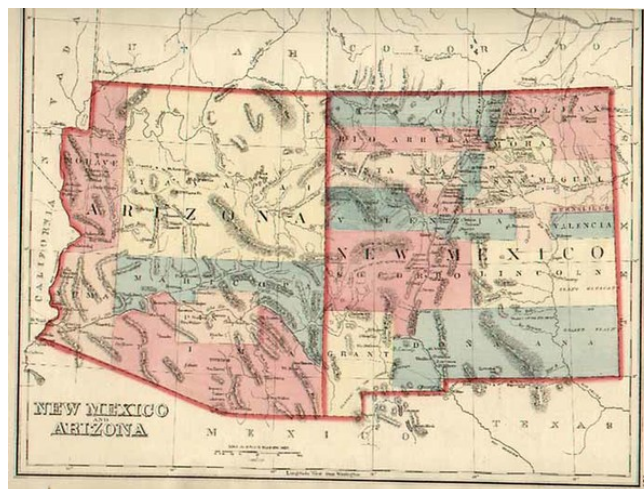

Barry Lawrence Ruderman Antique Maps Inc.

7407 La Jolla Boulevard
La Jolla, CA 92037

www.raremaps.com

(858) 551-8500
blr@raremaps.com

Arizona and New Mexico

Stock#: 2544
Map Maker: Gray
Date: 1876
Place: Philadelphia
Color: Hand Colored
Condition: VG+
Size: 15 x 12 inches
Price: SOLD

Description:

An excellent map of Arizona and Nevada, colored by counties, and naming towns, mountains, rivers, lakes, railroad lines, forts and other places of interest.

Detailed Condition: