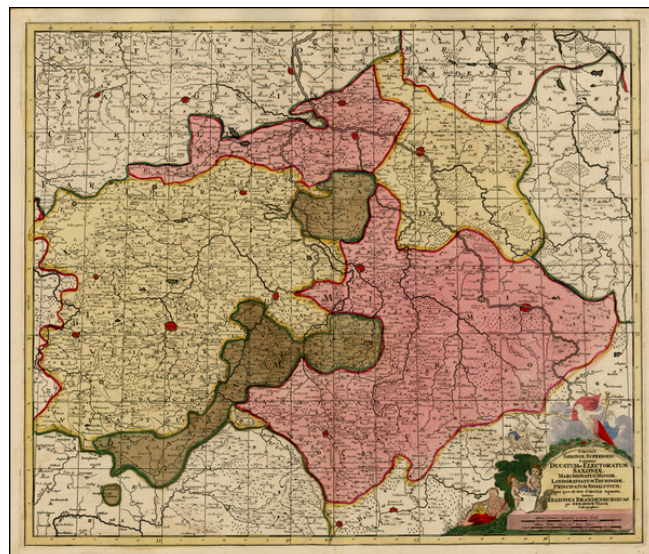

**Barry Lawrence Ruderman
Antique Maps Inc.**

7407 La Jolla Boulevard
La Jolla, CA 92037

www.raremaps.com

(858) 551-8500
blr@raremaps.com

**Circulus Saxoniae Superioris Continens Ducatum et Electoratum Saxoniae,
Marchionatum, Misniae, Landgraviatum, Thuringiae, Principatum Anhaltinum . . .
Regiones Brandenburgicas**

Stock#: 25385
Map Maker: Valk
Date: 1700 circa
Place: Amsterdam
Color: Hand Colored
Condition: VG
Size: 23.5 x 19.5 inches
Price: \$145.00

Description:

Detailed regional map of Saxony, etc., including a striking cartouche.

Gorgeous old color.

Detailed Condition:

Old color. Double thick paper.