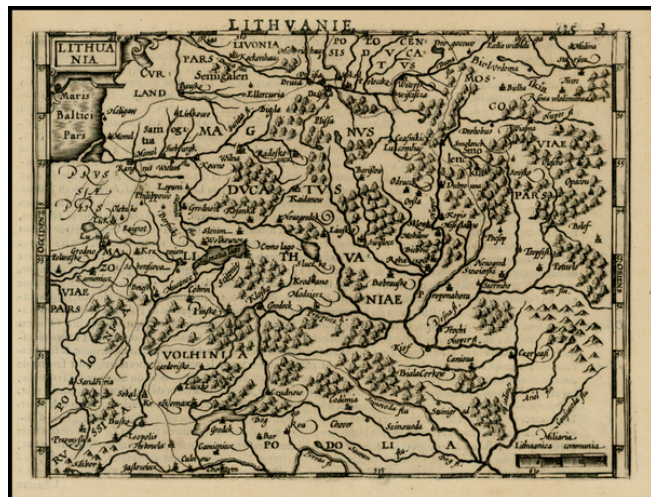

Barry Lawrence Ruderman Antique Maps Inc.

7407 La Jolla Boulevard
La Jolla, CA 92037

www.raremaps.com

(858) 551-8500
blr@raremaps.com

Lithuania

Stock#: 25177
Map Maker: Hondius - Mercator
Date: 1610 circa
Place: Amsterdam
Color: Uncolored
Condition: VG+
Size: 8.5 x 7 inches
Price: SOLD

Description:

Early edition of the Mercator-Hondius map of Lithuania .

The map would seem to be from an early French edition of Mercator's Atlas Minor, but we were not able to identify the edition.

Detailed Condition: