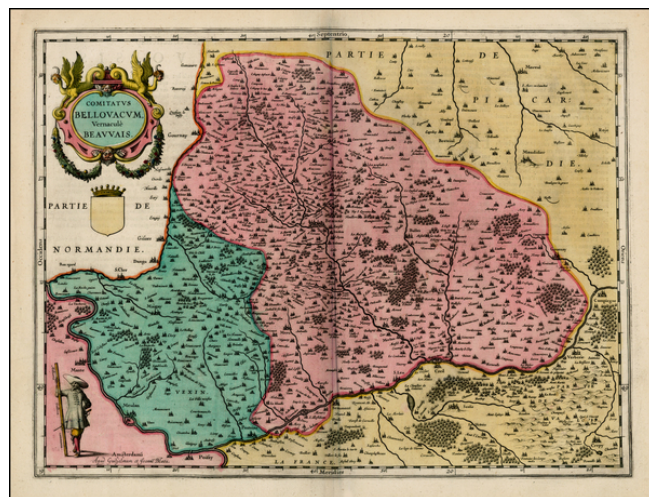

Barry Lawrence Ruderman Antique Maps Inc.

7407 La Jolla Boulevard
La Jolla, CA 92037

www.raremaps.com

(858) 551-8500
blr@raremaps.com

Comitatus Bellovacum Vernacule Beauvais

Stock#: 25113
Map Maker: Blaeu
Date: 1642
Place: Amsterdam
Color: Hand Colored
Condition: VG
Size: 20 x 16 inches
Price: \$ 85.00

Description:

Attractive map of Beauvais region, showing Meulan, Pontoise, Compienge (Champagne), Milly and Beauvais.

Fine old color example.

Detailed Condition:

Old Color