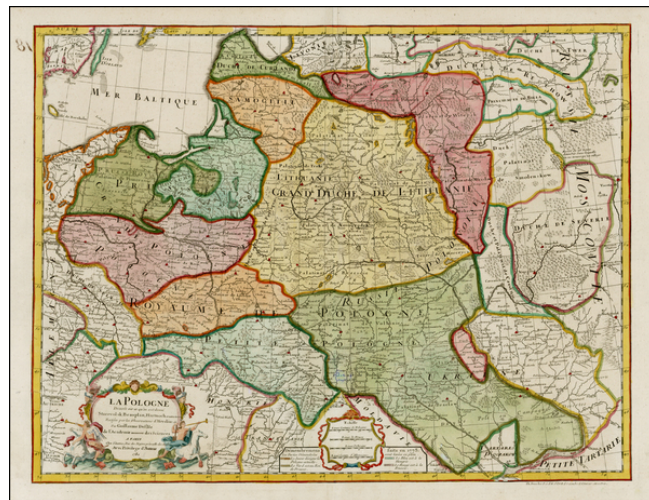

Stock#: 25098
Map Maker: Buache
Date: 1780
Place: Paris
Color: Hand Colored
Condition: VG+
Size: 25 x 19 inches
Price: SOLD

Description:

Detailed map of Poland, showing the dismemberment.

The lines of the dismemberment are shown in the box below.