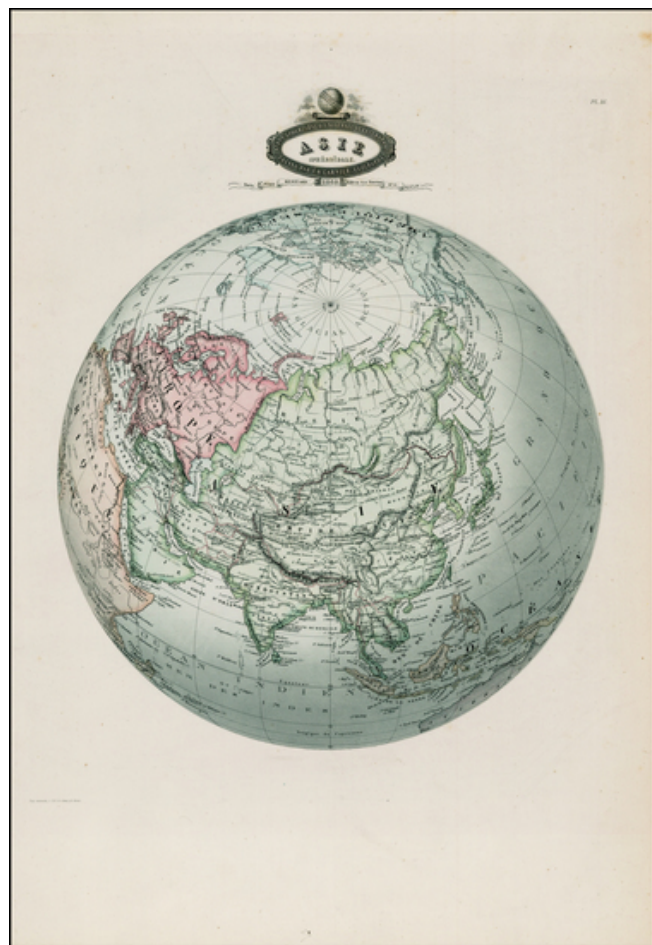

## Asie Spheroidale. . . 1860

**Stock#:** 25042  
**Map Maker:** Garnier  
**Date:** 1860  
**Place:** Paris  
**Color:** Hand Colored  
**Condition:** VG+  
**Size:** 18.5 x 14 inches  
**Price:** SOLD

### Description:

One of the most striking and well engraved maps of Asia, uniquely projected on a hemisphere oriented with Asia at the center.

The map is colored to reflect the possessions of the English, East India Company, French, Portuguese and others in the region

Garnier's maps are prized for the engraving quality and delicate coloring.