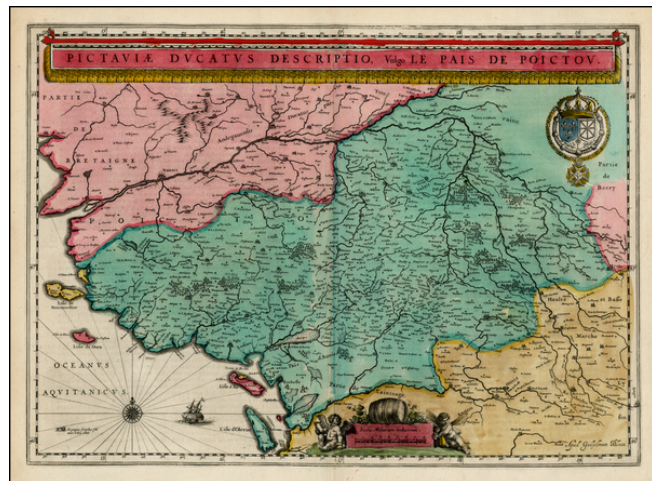

**Barry Lawrence Ruderman
Antique Maps Inc.**

7407 La Jolla Boulevard
La Jolla, CA 92037

www.raremaps.com

(858) 551-8500
blr@raremaps.com

Picativiae Ducatus Descriptio, Vulgo Le Pais De Poictou

Stock#: 25018
Map Maker: Blaeu
Date: 1642
Place: Amsterdam
Color: Hand Colored
Condition: VG
Size: 21 x 15 inches
Price: \$145.00

Description:

Decorative early map of the Poitou region, including Isle d'Re and Isle d'Oleron.

Decorative title banner, cartouche and compass rose. Old color.

Detailed Condition:

Old color.