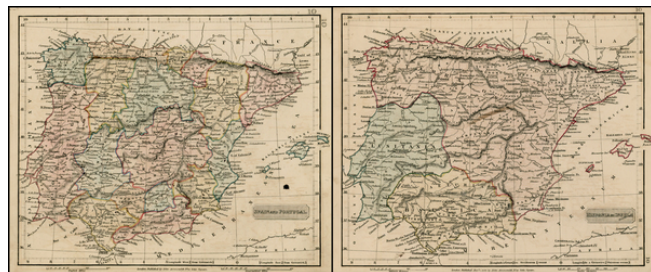

Barry Lawrence Ruderman Antique Maps Inc.

7407 La Jolla Boulevard
La Jolla, CA 92037

www.raremaps.com

(858) 551-8500
blr@raremaps.com

Spain & Portugal (2 maps - Ancient & Modern)

Stock#: 25003
Map Maker: Arrowsmith
Date: 1842
Place: London
Color: Hand Colored
Condition: VG
Size: 10 x 8 inches (each)

Price: SOLD

Description:

Interesting pair of maps of the the Iberian Peninsula, showing the ancient and modern features.

The pair of maps was prepared by Arrowsmith in an atlas intended to provide a comparison of ancient and modern regions.