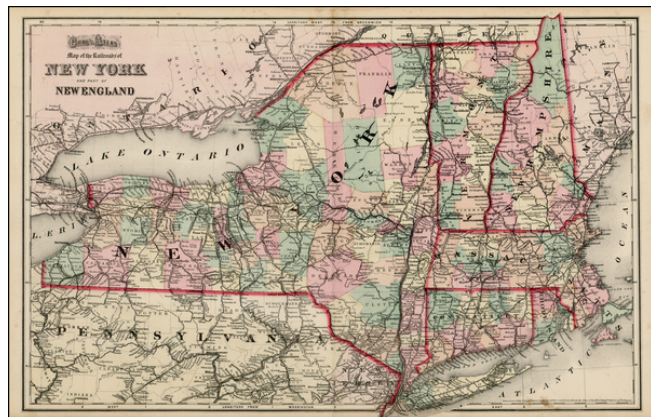

Barry Lawrence Ruderman Antique Maps Inc.

7407 La Jolla Boulevard
La Jolla, CA 92037

www.raremaps.com

(858) 551-8500
blr@raremaps.com

Gray's Atlas Map of the Railroads of New York and New England

Stock#: 24911
Map Maker: Gray
Date: 1874
Place: Philadelphia
Color: Hand Colored
Condition: VG
Size: 25 x 18 inches
Price: SOLD

Description:

Detailed map of New York and New England, hand colored by counties.

Detailed Condition: