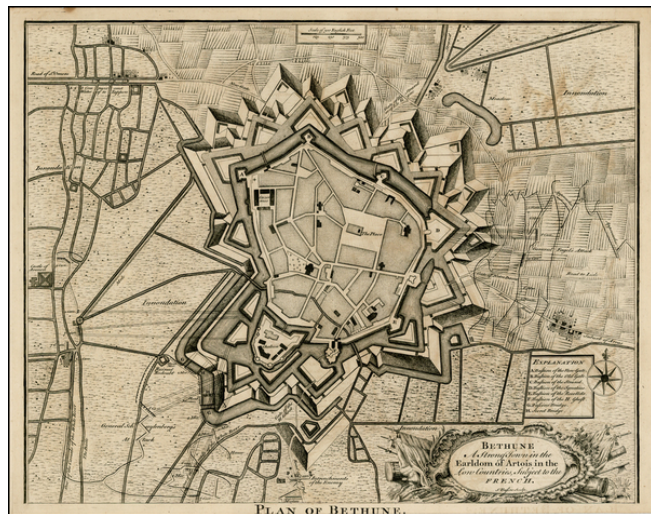

Barry Lawrence Ruderman Antique Maps Inc.

7407 La Jolla Boulevard
La Jolla, CA 92037

www.raremaps.com

(858) 551-8500
blr@raremaps.com

Bethune A Strong Town in the Earldom of Artois . . .

Stock#: 24848
Map Maker: Rapin de Thoyras
Date: 1740 circa
Place: London
Color: Uncolored
Condition: VG
Size: 19 x 15 inches
Price: SOLD

Description:

Striking plan of Bethune.

Detailed Condition:

Minor soiling