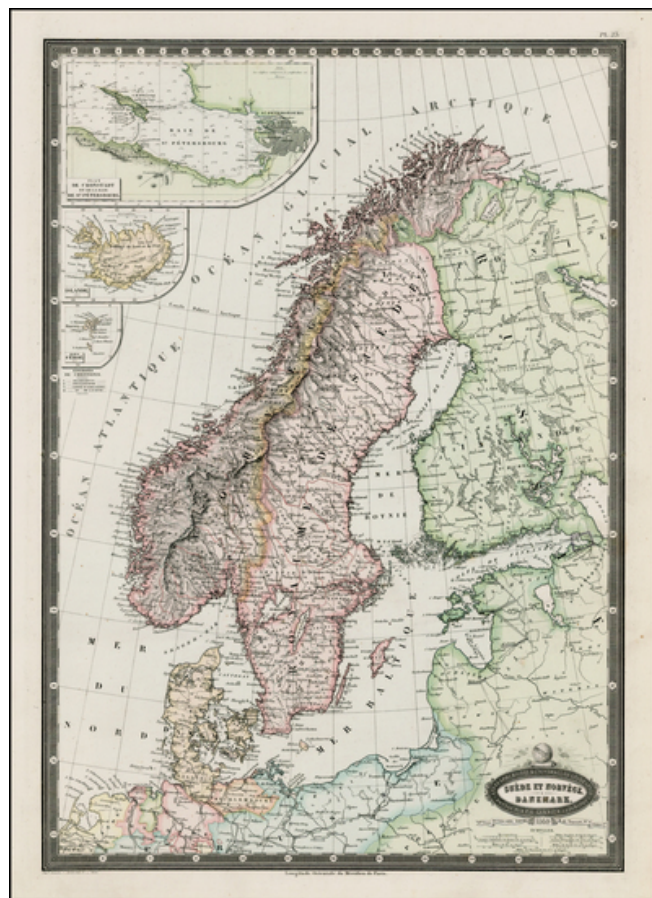

**Barry Lawrence Ruderman
Antique Maps Inc.**

7407 La Jolla Boulevard
La Jolla, CA 92037

www.raremaps.com

(858) 551-8500
blr@raremaps.com

Suede et Norvege. Danemark . . . 1860 (St. Petersburg Harbor Inset)

Stock#: 24800
Map Maker: Garnier

Date: 1860
Place: Paris
Color: Hand Colored
Condition: VG+
Size: 18.5 x 14 inches

Price: SOLD

Description:

Detailed map of Scandinavia and the contiguous Baltic and Russian coastlines, with a large inset of the Bay of St. Petersburg and smaller inset of Iceland.

One of the most striking and well engraved maps of its era. Garnier's maps are prized for the engraving quality and delicate coloring. Includes roads, railroads, etc.

Detailed Condition: