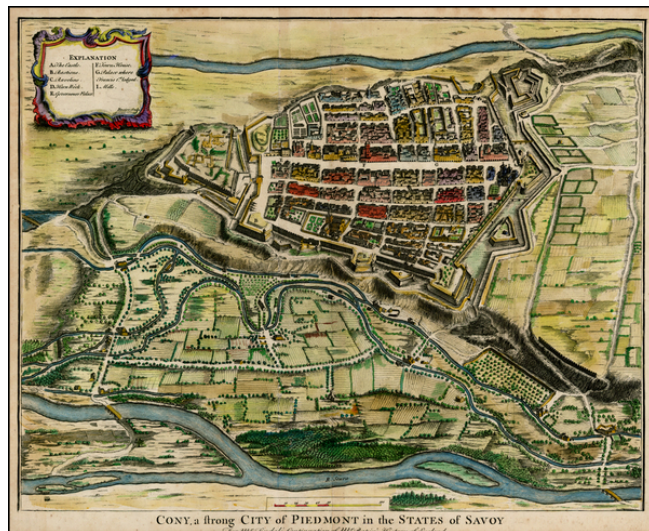

## Cony, a strong City of Piedmont in the States of Savoy

**Stock#:** 24625  
**Map Maker:** Rapin de Thoyras  
**Date:** 1740  
**Place:** London  
**Color:** Hand Colored  
**Condition:** VG  
**Size:** 18.5 x 14 inches  
**Price:** SOLD

### Description:

Full color plan of the City of Cuneo on the Stura di Demonte River in western Italy, just south of the merger of the Gesso River and the Stura di Demonte.

Shows the fortified town, countryside, local bridges and the two rivers on either side of the town.