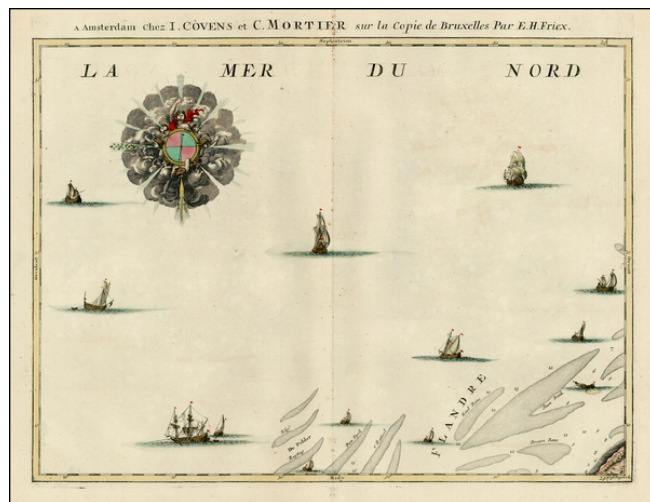

Barry Lawrence Ruderman Antique Maps Inc.

7407 La Jolla Boulevard
La Jolla, CA 92037

www.raremaps.com

(858) 551-8500
blr@raremaps.com

La Mer Du Nord (Compass Rose and Part of Flanders Coast & Islands)

Stock#: 24590
Map Maker: Covens & Mortier
Date: 1700 circa
Place: Amsterdam
Color: Hand Colored
Condition: VG
Size: 24 x 20 inches
Price: SOLD

Description:

Striking image, showing several ships, a bit of the coast of Flanders, and a fabulous compass rose.

Detailed Condition:

Old Color.