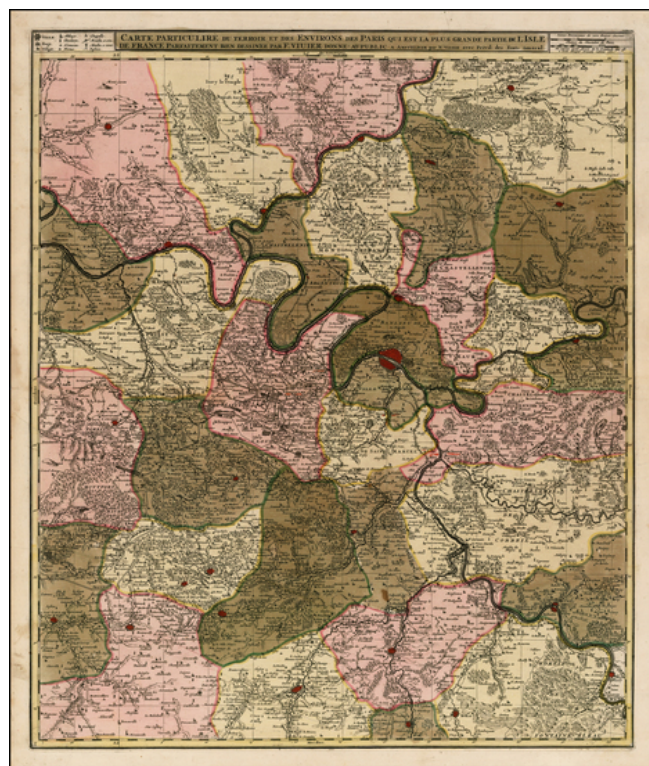

Barry Lawrence Ruderman Antique Maps Inc.

7407 La Jolla Boulevard
La Jolla, CA 92037

www.raremaps.com

(858) 551-8500
blr@raremaps.com

Carte Particuliere De Terroir et des Environs De Paris ?Qui est la Plus Grande Partie De L'Isle De France . . .

Stock#: 24568
Map Maker: Visscher I
Date: 1700 circa
Place: Amsterdam
Color: Hand Colored
Condition: VG+
Size: 23 x 19 inches
Price: SOLD

Description:

Detailed map of the region around Paris, from one of the leading late 17th Century Dutch map makers.

Exceptional old color.

Detailed Condition:

Old Color. Double thick paper.