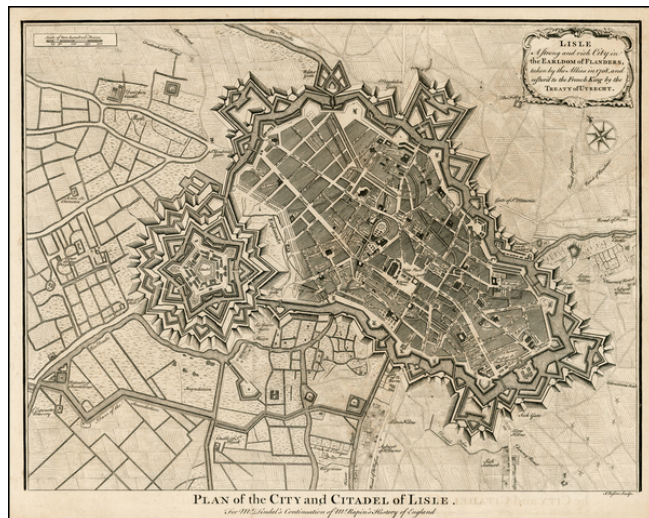

Barry Lawrence Ruderman Antique Maps Inc.

7407 La Jolla Boulevard
La Jolla, CA 92037

www.raremaps.com

(858) 551-8500
blr@raremaps.com

Plan of The City and Citadel of Lisle

Stock#: 24501
Map Maker: Rapin de Thoyras
Date: 1740
Place: London
Color: Uncolored
Condition: VG+
Size: 18.5 x 14 inches
Price: SOLD

Description:

Highly detailed plan of the City and Fortifications of Lille.

Detailed Condition: