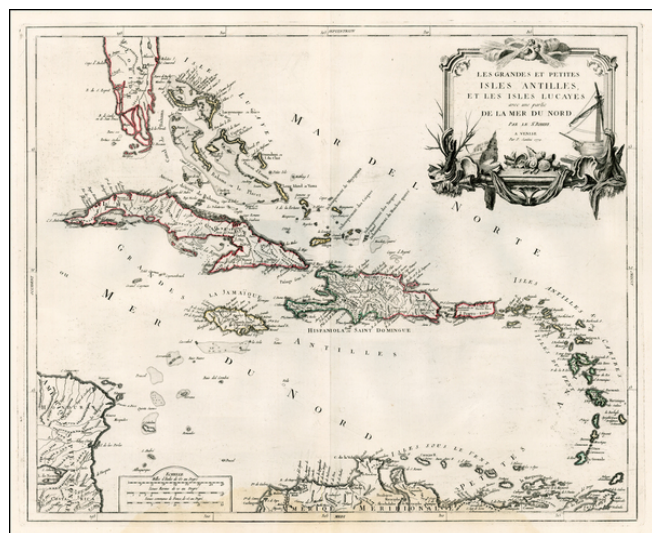

**Barry Lawrence Ruderman
Antique Maps Inc.**

7407 La Jolla Boulevard
La Jolla, CA 92037

www.raremaps.com

(858) 551-8500
blr@raremaps.com

**Les Grandes Et Petites Antilles, Et Les Isles Lucayes avec ue partie De La Mer Du Nord .
. .1779**

Stock#: 24494
Map Maker: Santini
Date: 1779
Place: Venice
Color: Hand Colored
Condition: VG
Size: 25 x 19 inches
Price: SOLD

Description:

First state of Santini's detailed map of the Caribbean and South Florida, extending from the Bahamas to the Lesser Antilles, Trinidad & Tobago, Aruba, Bonair & Curacao, with a bit of the Northern coast of South America.