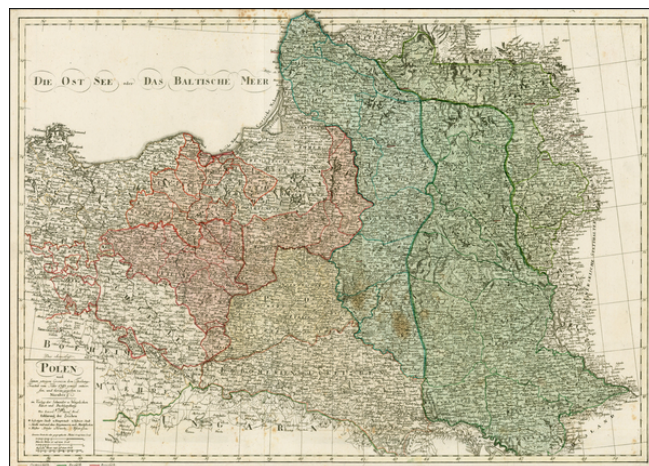

Stock#: 24465
Map Maker: Schneider & Weigel
Date: 1793
Place: Nuremberg
Color: Hand Colored
Condition: VG
Size: 31 x 21.5 inches
Price: SOLD

Description:

Rare and extremely detailed map of Poland, with Warschau at the far west of the map.

A highly detailed map, with original priviledge stamp in lower margin.

Detailed Condition: