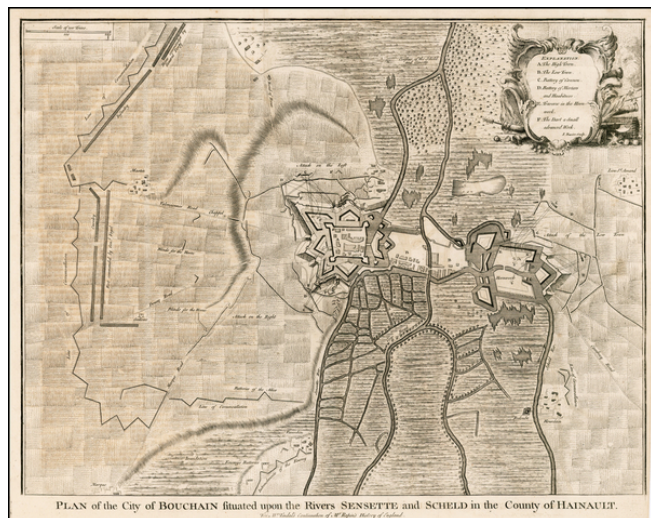

**Barry Lawrence Ruderman  
Antique Maps Inc.**

7407 La Jolla Boulevard  
La Jolla, CA 92037

www.raremaps.com

(858) 551-8500  
blr@raremaps.com

**Plan of the City of Bouchain situated upon the Rivers Sensette and Scheld in the  
County of Hainault**

**Stock#:** 24446  
**Map Maker:** Rapin de Thoyras  
**Date:** 1740 circa  
**Place:** London  
**Color:** Uncolored  
**Condition:** VG  
**Size:** 19 x 15 inches  
**Price:** SOLD

**Description:**

Striking plan of Bouchain on the Scheld River, showing the town and fortifications.