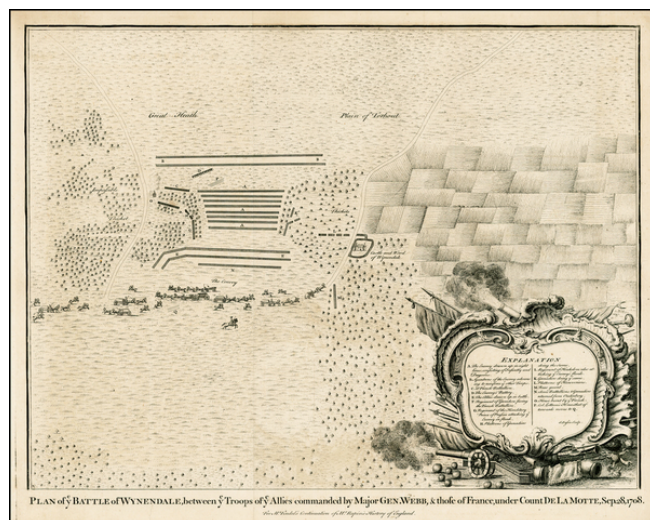

Barry Lawrence Ruderman Antique Maps Inc.

7407 La Jolla Boulevard
La Jolla, CA 92037

www.raremaps.com

(858) 551-8500
blr@raremaps.com

Plan of ye Battle of Wynendale, between ye Troops of ye Allies commanded by Major Gen. Webb, & those of France, under Count De La Motte, Sept 28, 1708

Stock#: 24267
Map Maker: Rapin de Thoyras
Date: 1740
Place: London
Color: Uncolored
Condition: VG+
Size: 18.5 x 14 inches
Price: SOLD

Description:

A conventional battle plan with interesting wagon train vignette and explanatory key in a large ornamental cartouche.

Battle between Allies under Maj Gen Webb with about 6,000 troops and the French under Count de la Motte with 11-12,000. Webb withstood the French attacks, which were repulsed with great loss, and by nightfall the French were in retreat after an Allied loss of only 138 killed and 800 wounded. Includes a large key with battle plans.