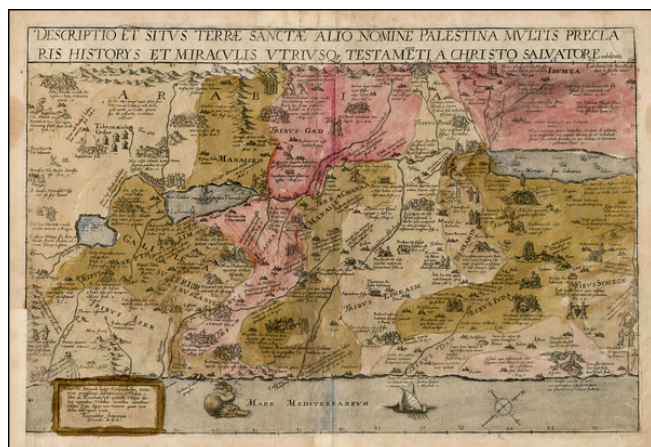

**Stock#:** 24157  
**Map Maker:** de Jode  
**Date:** 1590 circa  
**Place:** Antwerp  
**Color:**  
**Condition:**  
**Size:** 21 x 13.5 inches  
**Price:** SOLD

**Description:**

Separately issued old color example of Gerard De Jode's map of the Holy Land, which also appeared in the 1593 edition of Cornelis De Jode's *Speculum Orbis Terrarum*.

Unlike examples of the map which appeared in the atlas, the present example has not text on the verso. Because it is known that many of the maps which appeared in the 1593 edition of De Jode's atlas were prepared some years before the publication of the atlas, we are speculating that this example was printed circa 1590. The map also exhibits a fine dark impression, suggestion a very early use of the plate.