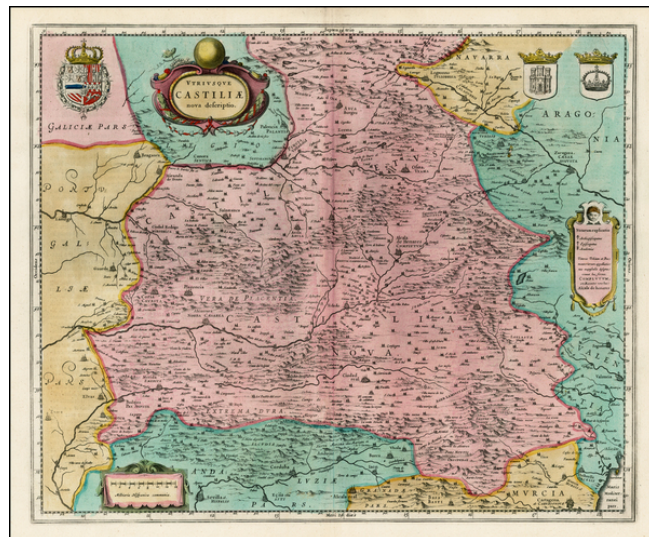

Barry Lawrence Ruderman Antique Maps Inc.

7407 La Jolla Boulevard
La Jolla, CA 92037

www.raremaps.com

(858) 551-8500
blr@raremaps.com

Utriusque Castiliae nova descriptio

Stock#: 24051
Map Maker: Blaeu
Date: 1642
Place: Amsterdam
Color: Hand Colored
Condition: VG+
Size: 20 x 16 inches
Price: SOLD

Description:

Ornate and richly embellished map of Castille, showing Zaragoza, Valencia, Alicante, Cartagena, Madrid, Cordoba, Sevilla, Salamanca, Palencia, Segovia, Toledo, Cuenca, Granada, etc.

Includes 3 decorative cartouches and 3 large coats of arms. Nice wide margined example. From the 1642 Dutch edition of Blaeu's *Atlas Novus*.

Detailed Condition:

Old color. Probably from the late 17th Century.