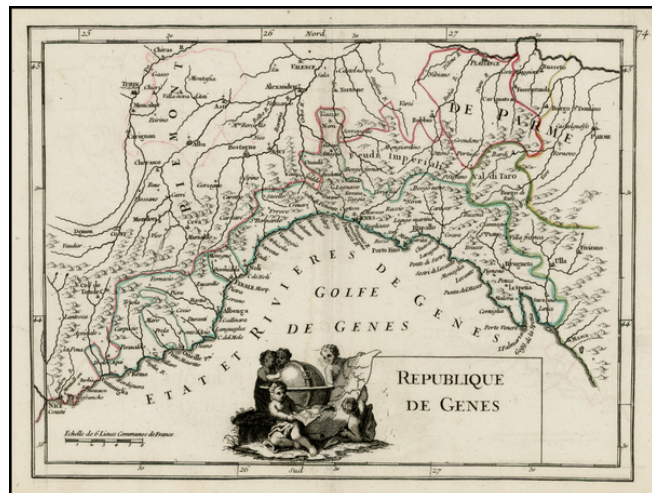

## Republique De Genes

**Stock#:** 24041  
**Map Maker:** Le Rouge  
**Date:** 1746  
**Place:** Paris  
**Color:** Hand Colored  
**Condition:** VG  
**Size:** 11 x 8 inches  
**Price:** SOLD

### Description:

Detailed map of the Genoa Region, with a decorative cartouche celebrating the Genoese role in the exploration and discovery of the world.