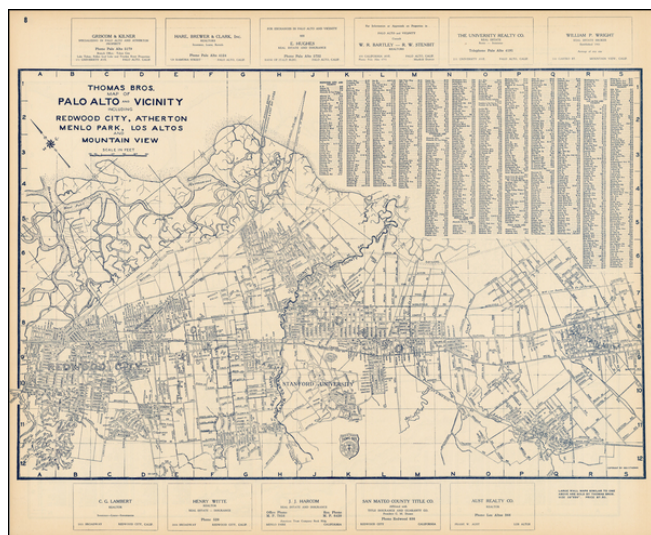

## Thomas Bros. Map of Palo Alto and Vicinity including Redwood City, Atherton, Menlo Park, Los Altos and Mountain View

**Stock#:** 24010  
**Map Maker:** Thomas Brothers  
**Date:** 1920 circa  
**Place:** Los Angeles  
**Color:** Uncolored  
**Condition:** VG  
**Size:** 22 x 14 inches  
**Price:** SOLD

### Description:

Rare early map of Palo Alto and Silicon Valley, showing towns, townships, roads, railroads, and some geographical details.

Stanford appears very prominently.