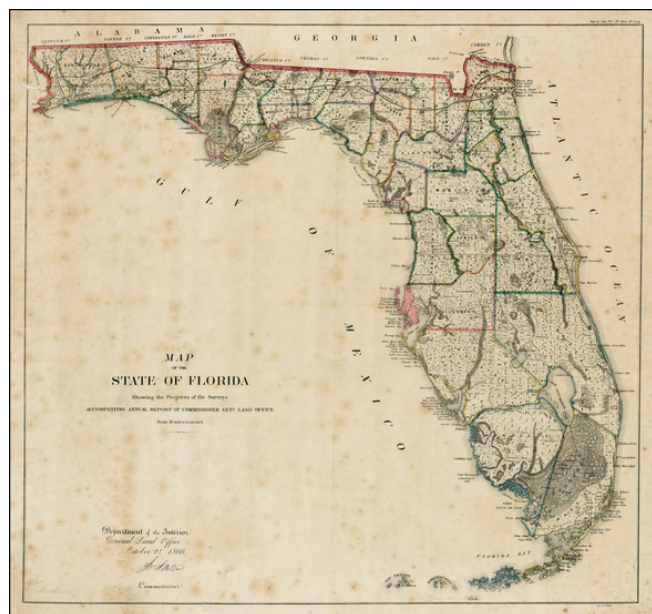

Barry Lawrence Ruderman Antique Maps Inc.

7407 La Jolla Boulevard
La Jolla, CA 92037

www.raremaps.com

(858) 551-8500
blr@raremaps.com

Map of the State of Florida Showing the Progress of the Surveys Accompanying Annual Report of the Commissioner Genl. Land Office... 1866

Stock#: 23986
Map Maker: U.S. General Land Office
Date: 1866
Place: Washington
Color: Outline Color
Condition: VG
Size: 24 x 24 inches
Price: SOLD

Description:

Scarce and highly detailed map of Florida,

The map is one of the best of the General Land Office Survey maps of Florida and one of the few issued in original outline color. Shows the extent of the state survey work in Florida, current county configurations, early roads in the southern part of the state, railroad lines, etc. An essential map for Florida collectors.

The present example was found in a collection rolled maps and is therefore not suffering from the usual fold splits and fold weakness which is normal for this map.

Detailed Condition:

Minor foxing.