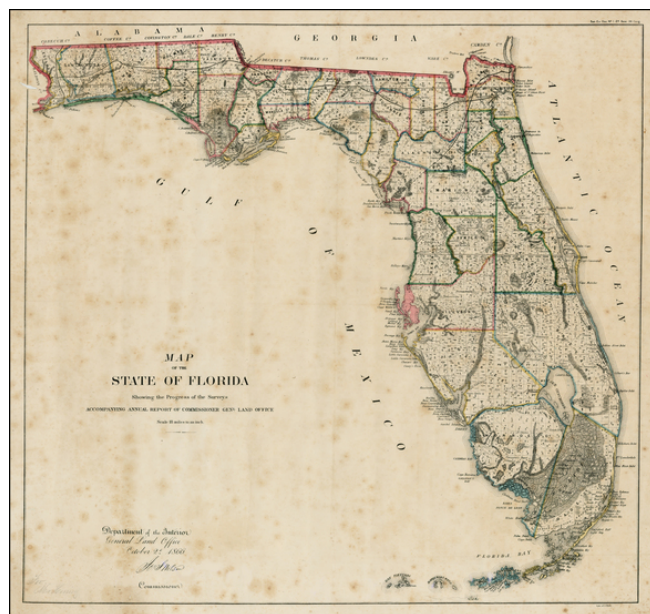

Barry Lawrence Ruderman Antique Maps Inc.

7407 La Jolla Boulevard
La Jolla, CA 92037

www.raremaps.com

(858) 551-8500
blr@raremaps.com

Map of the State of Florida Showing the Progress of the Surveys Accompanying Annual Report of the Commissioner Genl. Land Office... 1866

Stock#: 23986
Map Maker: U.S. General Land Office
Date: 1866
Place: Washington
Color: Outline Color
Condition: VG
Size: 24 x 24 inches
Price: SOLD

Description:

Scarce and highly detailed map of Florida,

The map is one of the best of the General Land Office Survey maps of Florida and one of the few issued in original outline color. Shows the extent of the state survey work in Florida, current county configurations, early roads in the southern part of the state, railroad lines, etc. An essential map for Florida collectors.

The present example was found in a collection rolled maps and is therefore not suffering from the usual fold splits and fold weakness which is normal for this map.

Detailed Condition:

Minor foxing.