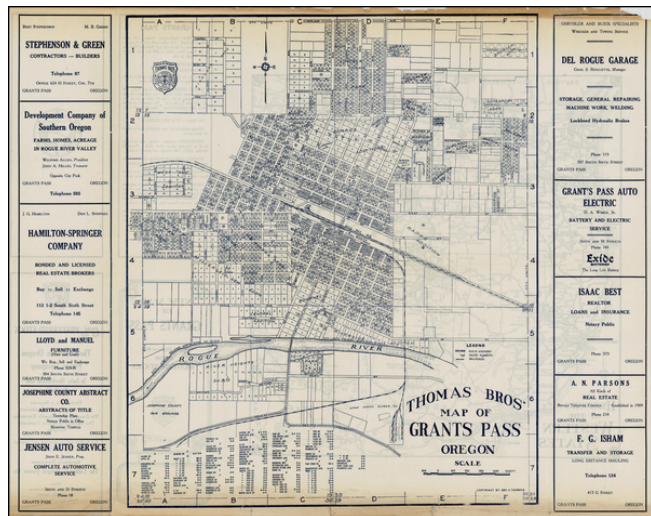

## Thomas Bros. Map of Grants Pass Oregon

**Stock#:** 23933  
**Map Maker:** Thomas Brothers  
**Date:** 1920 circa  
**Place:** Los Angeles  
**Color:** Uncolored  
**Condition:** VG  
**Size:** 23 x 17.5 inches  
**Price:** SOLD

### Description:

Rare early map of Grant's Pass, showing towns, townships, roads, railroads, and some geographical details.