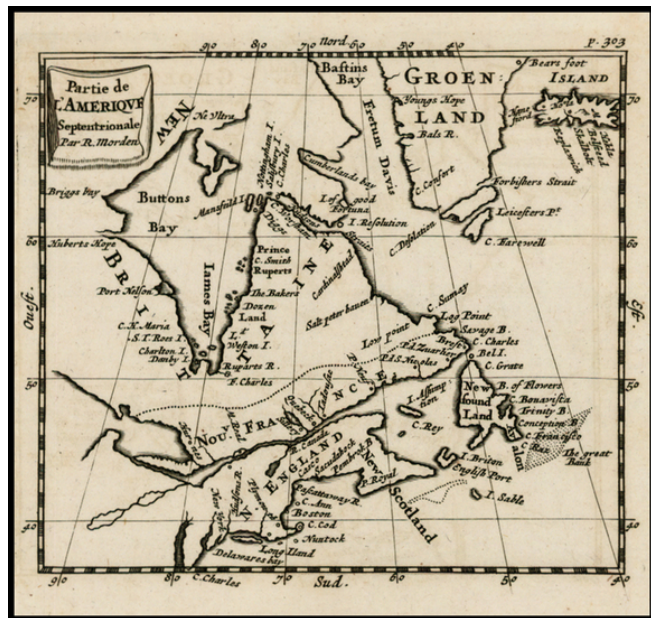

Barry Lawrence Ruderman Antique Maps Inc.

7407 La Jolla Boulevard
La Jolla, CA 92037

www.raremaps.com

(858) 551-8500
blr@raremaps.com

Partie de L'Amerique Septentrionale Par. R. Morden

Stock#: 23920
Map Maker: Morden / Wolfgang
Date: 1688
Place: Amsterdam
Color: Uncolored
Condition: VG
Size: 5 x 5 inches
Price: SOLD

Description:

Rare Dutch edition of Morden's map of the region from the Great Lakes to the Arctic Circle.

Curiously, no indication of a Northwest Passage is shown. Nice detail in Hudson, Button, James and Baffin Bay. Greenland is shown, as is Iceland.