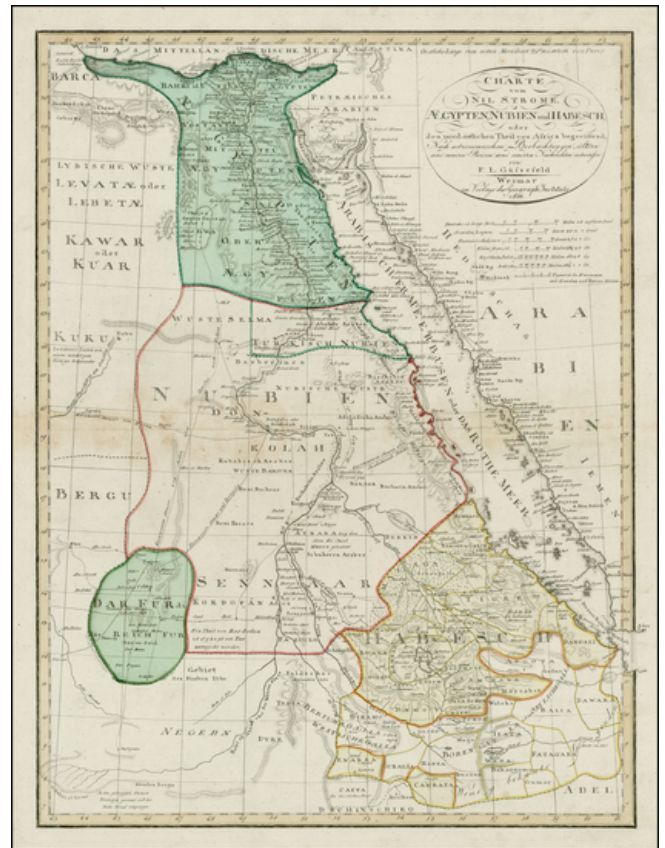

Barry Lawrence Ruderman Antique Maps Inc.

7407 La Jolla Boulevard
La Jolla, CA 92037

www.raremaps.com

(858) 551-8500
blr@raremaps.com

Charte vom Nil Strome, Aegypten, Nubien und Habesch, oder der nord-ostlichen Theil von Africa . . . 1804

Stock#: 23913
Map Maker: Gussefeld
Date: 1797
Place: Nuremberg
Color: Hand Colored
Condition: VG
Size: 23 x 20 inches
Price: SOLD

Description:

Detailed chart of Egypt, from one of the leading late 18th Century German mapmakers.

A number of early trade routes are shown. The map presents a very modern and scientific approach the mapping of the region, avoiding the speculative information included in most 18th Century maps.

Detailed Condition: