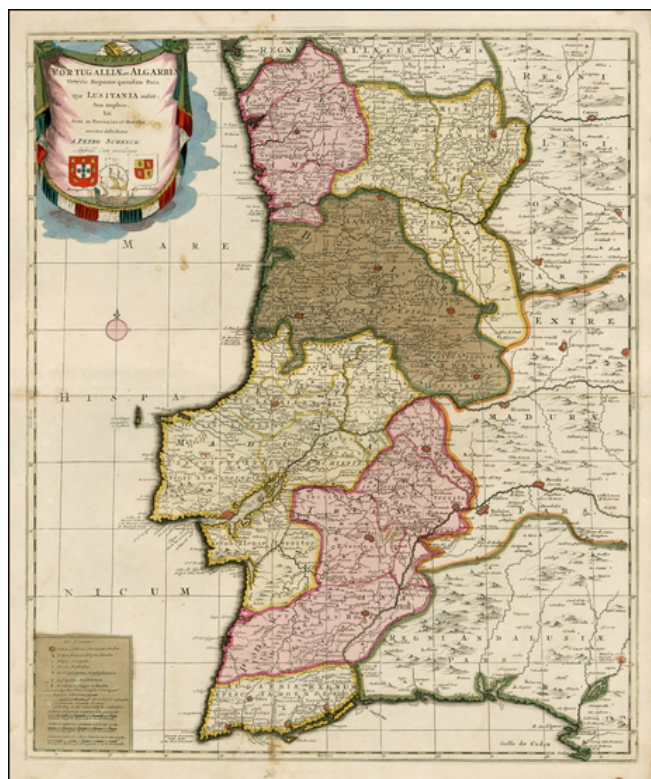

**Barry Lawrence Ruderman
Antique Maps Inc.**

7407 La Jolla Boulevard
La Jolla, CA 92037

www.raremaps.com

(858) 551-8500
blr@raremaps.com

**Portugalliae et Algarbia Veteris Hispaniae quondam Pars Quae Lusitania audiit: Jam
amplior hic Suas in Provincias et Dioceses noviter distributas . . .1703**

Stock#: 23860
Map Maker: Schenk
Date: 1700 circa
Place: Amsterdam
Color: Hand Colored
Condition: VG
Size: 23.5 x 20 inches
Price: \$450.00

Description:

Striking old color example of Schenk's rare map of Portugal, with the coats of arms of Portugal, Algarbia and a Spanish sailing vessell in the cartouche.

The map is in fine old color and printed on double thick paper, from a composite atlas of the period.

Detailed Condition:

Old Color. Double thick paper. Minor discoloration in margins and some soiling in image, but generally a very nice example.