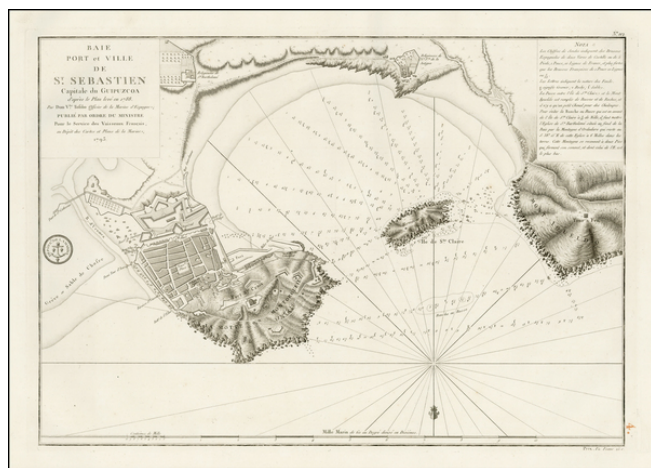

Barry Lawrence Ruderman Antique Maps Inc.

7407 La Jolla Boulevard
La Jolla, CA 92037

www.raremaps.com

(858) 551-8500
blr@raremaps.com

Baie Port et Ville De St. Sebastien Capitale du Guipuzcoa d'apres le Plan leve en 1788 par Don Vte. Tofino....1793

Stock#: 23776
Map Maker: Depot de la Marine
Date: 1793
Place: Paris
Color: Uncolored
Condition: VG+
Size: 20.5 x 14.5 inches
Price: SOLD

Description:

Detailed plan of the harbor and environs of St. Sebastian.

The map is oriented with south at the top and includes extensive soundings, anchorages, coastal and harbor details and sailing directions. Based upon an early plan by Don Vincente Tofino de San Miguel, one of the most important Spanish chart makers of the second half of the 18th Century.