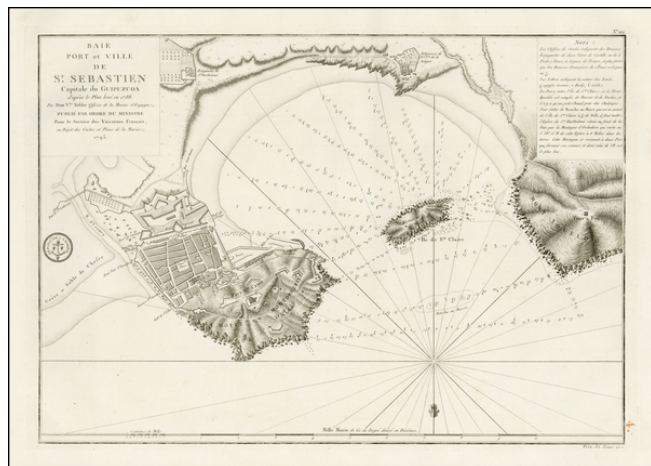

Barry Lawrence Ruderman Antique Maps Inc.

7407 La Jolla Boulevard
La Jolla, CA 92037

www.raremaps.com

(858) 551-8500
blr@raremaps.com

Baie Port et Ville De St. Sebastien Capitale du Guipuzcoa d'apres le Plan leve en 1788 par Don Vte. Tofino....1793

Stock#: 23776
Map Maker: Depot de la Marine
Date: 1793
Place: Paris
Color: Uncolored
Condition: VG+
Size: 20.5 x 14.5 inches
Price: \$575.00

Description:

Detailed plan of the harbor and environs of St. Sebastian.

The map is oriented with south at the top and includes extensive soundings, anchorages, coastal and harbor details and sailing directions. Based upon an early plan by Don Vincente Tofino de San Miguel, one of the most important Spanish chart makers of the second half of the 18th Century.