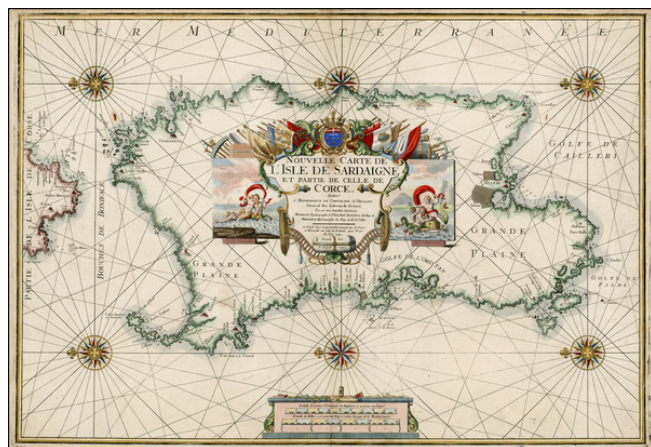

Stock#: 23736
Map Maker: Bremond - Michelot
Date: 1719
Place: Paris
Color: Uncolored
Condition: VG
Size: 27 x 19 inches
Price: SOLD

Description:

Striking chart of Sardinia, with very large decorative cartouche and multiple compass roses.

Stunning image, finely colored and depicting in exacting detail the features of the coast of Sardinia.

One of 16 charts in Henri Michelot and Laurent Bremond's] *Carte Generale dele Mer Mediterranee*, which was originally published along with their work depicting the ports of the Mediterranean in 1718, with an English translation in 1725.