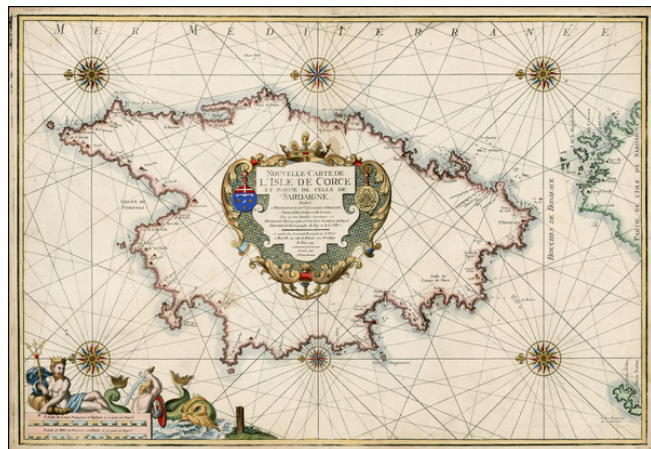

## Nouvelle Carte de L'Isle De Corce Et Partie De Celle De Sardaigne . . . 1719

**Stock#:** 23735  
**Map Maker:** Bremond - Michelot  
**Date:** 1719  
**Place:** Paris  
**Color:** Uncolored  
**Condition:** VG+  
**Size:** 27 x 19 inches  
**Price:** SOLD

### Description:

Striking chart of Corsica, with two large decorative cartouches and multiple compass roses.

Stunning image, finely colored and depicting in exacting detail the features of the coast of Corsica.

One of 16 charts in Henri Michelot and Laurent Bremond's] *Carte Generale dele Mer Mediterranee*, which was originally published along with their work depicting the ports of the Mediterranean in 1718, with an English translation in 1725.