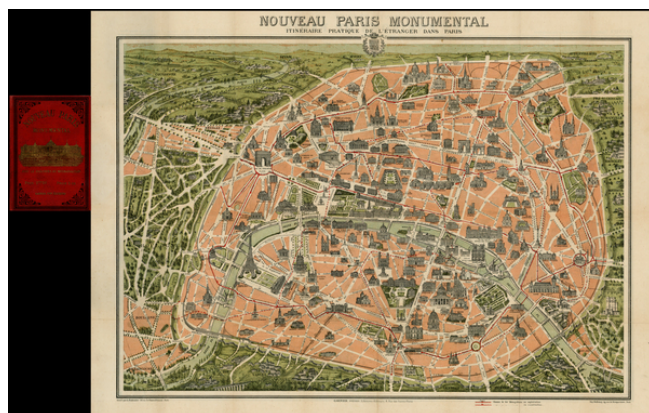

## Nouveau Paris Monumental Itineraire Pratique De L'Etranger Dans Paris [with map of monuments on verso]

**Stock#:** 23725  
**Map Maker:** Garnier Frères.  
**Date:** 1895 circa  
**Place:** Paris  
**Color:** Color  
**Condition:** VG  
**Size:** 27 x 21 inches  
**Price:** SOLD

### Description:

Decorative map of Paris, showing birds-eye views of the various monuments and points of interest.

A detailed plan of the city is on the back side of the map, including early metro routes. Monuments and Views of Paris shown on verso.