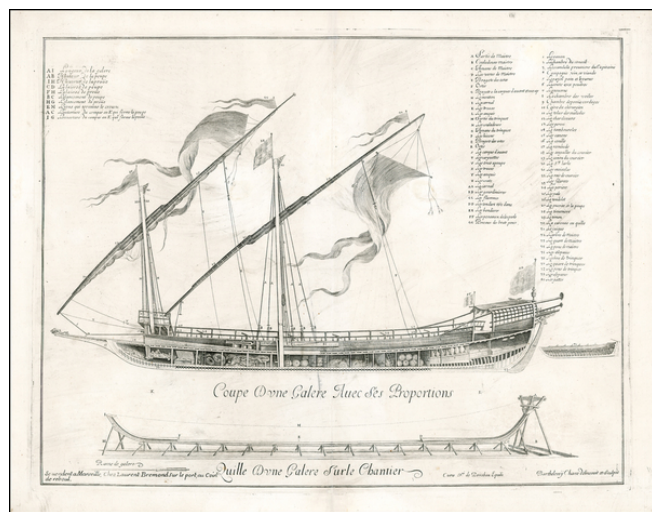

Barry Lawrence Ruderman Antique Maps Inc.

7407 La Jolla Boulevard
La Jolla, CA 92037

www.raremaps.com

(858) 551-8500
blr@raremaps.com

Coup D'une Galere Avec Ses Proportions (early 18th Century Sailing Ship Cross Section)

Stock#: 23694
Map Maker: Bremond - Michelot
Date: 1718
Place: Paris
Color: Uncolored
Condition: VG
Size: 27 x 20 inches
Price: SOLD

Description:

Detailed cross sectional model of an early 18th Century French sailing vessel, including details of the various storage areas below the decks.

Nice example of this scarce engraving, one of 3 ship's models in Henri Michelot and Laurent Bremond's] *Carte Generale de la Mer Mediterranee*, which was published along with their work depicting the ports of the Mediterranean, with an English translation in 1725.