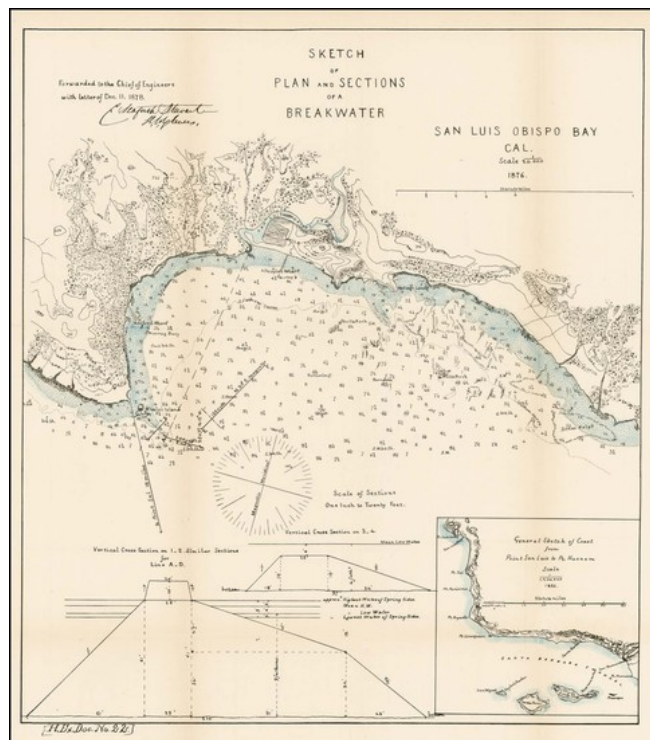

## Sketch of Plan and Sections of a Breakwater San Luis Obispo Bay Cal. 1876 . . .

**Stock#:** 23625  
**Map Maker:** U.S. Government Survey  
**Date:** 1878  
**Place:** New York  
**Color:** Uncolored  
**Condition:** VG  
**Size:** 19 x 16 inches  
**Price:** SOLD

### Description:

Scarce early map of San Luis Obispo area.

Shows topographical contour lines and other details. Includes a model elevation for the breakwater and regional map. One of the earliest obtainable plans of San Luis Obispo.