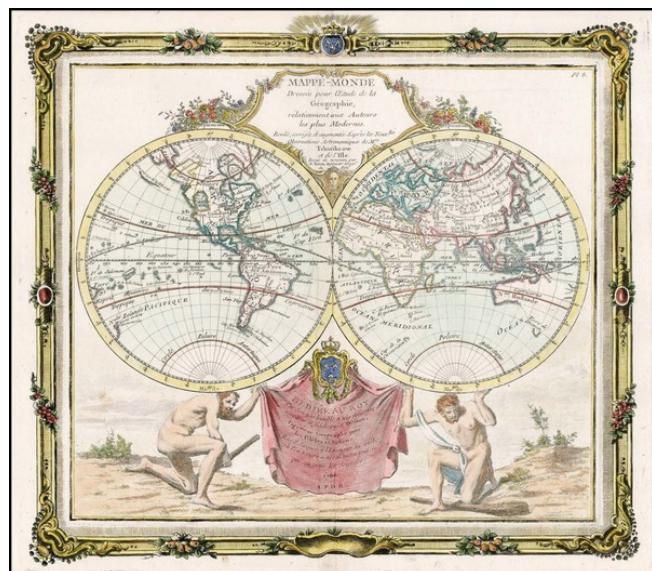

## Mappe-Monde Dressee pour l'Etude de la Geographie....1766 [Bay of the West]

**Stock#:** 23615  
**Map Maker:** Brion de la Tour  
**Date:** 1766  
**Place:** Paris  
**Color:** Hand Colored  
**Condition:** VG+  
**Size:** 14 x 12 inches  
**Price:** SOLD

### Description:

Highly decorative double hemisphere map of the world, held aloft by two representations of Atlas, with decorative cartouches and striking decorative engraved border, showing various scens of the art of cartography, demonstrated by cherubs.

The Bay of the West is shown, as is a fascinating partial projection of Australia. The various lands off the coast of NW America are quite unusual.