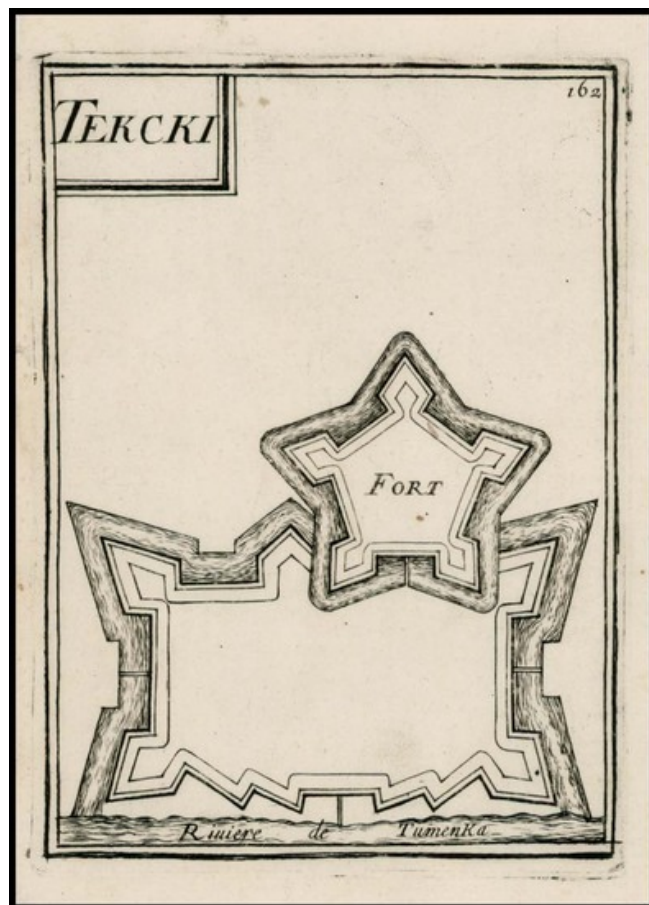

## Tecki

**Stock#:** 23595  
**Map Maker:** Mallet  
**Date:** 1683  
**Place:** Paris  
**Color:** Uncolored  
**Condition:** VG  
**Size:** 4 x 6.5 inches  
**Price:** \$35.00

### Description:

Map of the Terki fortress in the modern day Saratov Oblast, north of the Caspian Sea on the Volga River.

From Mallet's monumental *Description de l' Univers*, first published in Paris in 1683, perhaps the greatest work of its kind in the 17th Century.