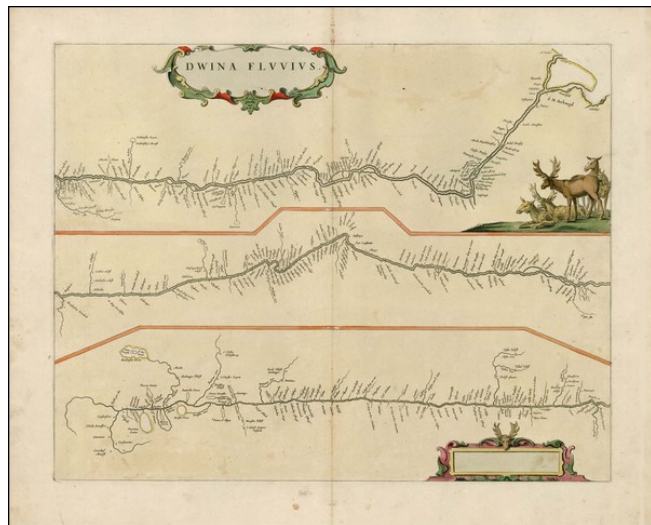

## Dwinae Fluviii

**Stock#:** 23357  
**Map Maker:** Blaeu  
**Date:** 1660 circa  
**Place:** Amsterdam  
**Color:** Hand Colored  
**Condition:** VG  
**Size:** 22 x 19 inches  
**Price:** SOLD

### Description:

Rare late edition of Blaeu's map showing the course of the Dvina River in three separate panels.

The headwaters are at bottom left, with the mouth at Archangelsk at upper right. The map is decorated with a superb title cartouche surrounded by putti and a distance scale flanked by wildlife.