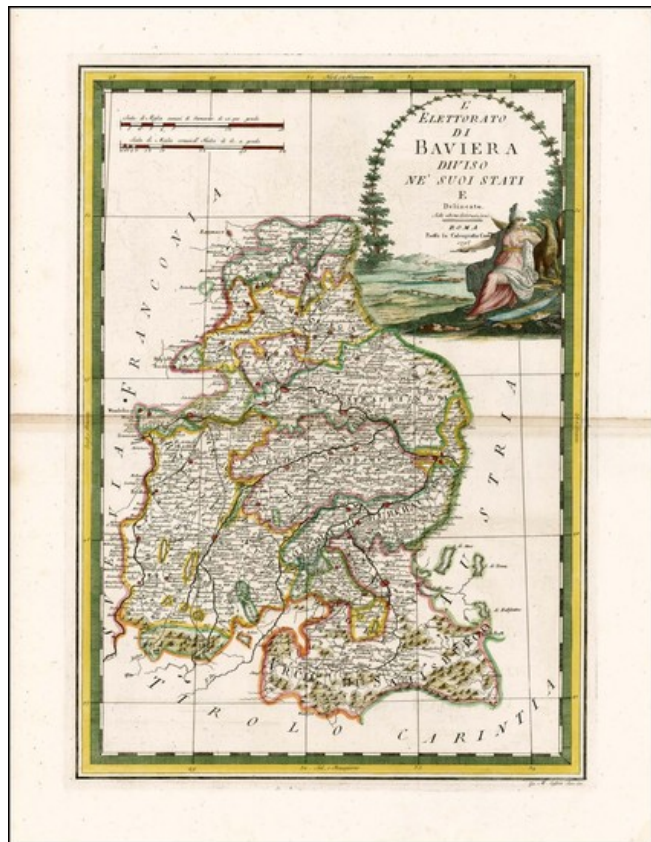

**Barry Lawrence Ruderman
Antique Maps Inc.**

7407 La Jolla Boulevard
La Jolla, CA 92037

www.raremaps.com

(858) 551-8500
blr@raremaps.com

L' Elettator Di Baviera Diviso Ne' Suoi Stati E Delineatio . . . 1797

Stock#: 23309
Map Maker: Cassini
Date: 1797
Place: Rome
Color: Hand Colored
Condition: VG
Size: 19 x 13 inches
Price: SOLD

Description:

Rare and highly decorative regional map of Bavaria, with an ornate cartouche.

Detailed Condition:

Minor fold discoloration