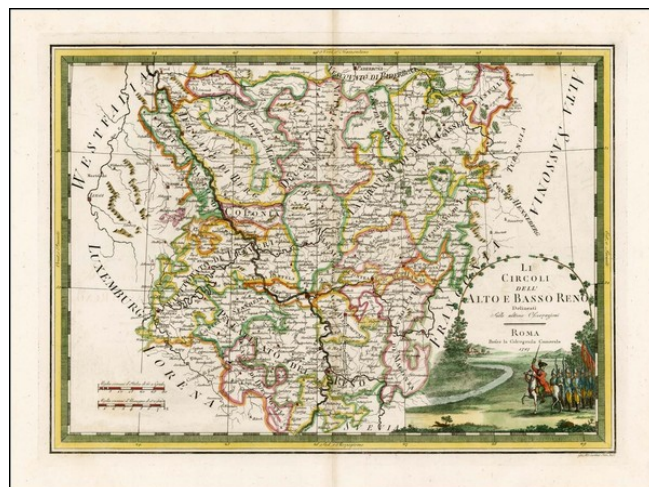

Barry Lawrence Ruderman Antique Maps Inc.

7407 La Jolla Boulevard
La Jolla, CA 92037

www.raremaps.com

(858) 551-8500
blr@raremaps.com

Li Circoli Dell' Atlo e Basso Reno . . .1797

Stock#: 23301
Map Maker: Cassini
Date: 1797
Place: Rome
Color: Hand Colored
Condition: VG+
Size: 19 x 13 inches
Price: SOLD

Description:

Rare and highly decorative regional map of Germany, showing the upper and lower Rhein Valley Regions.
Ornate cartouche, showing a military scene with mounted leader and soldiers.

Detailed Condition: