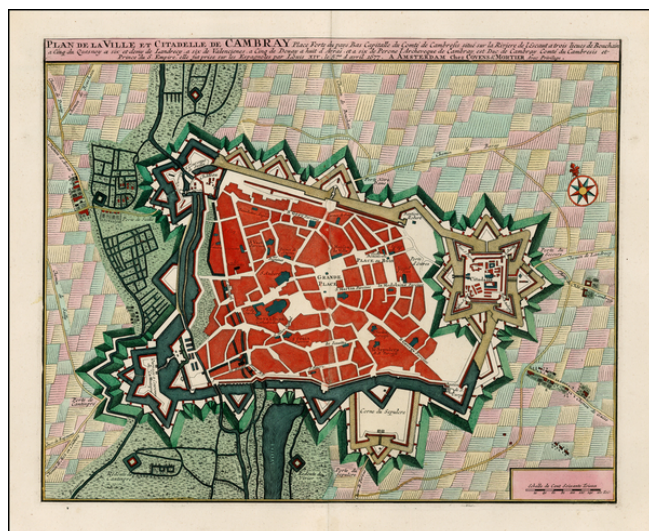

Barry Lawrence Ruderman Antique Maps Inc.

7407 La Jolla Boulevard
La Jolla, CA 92037

www.raremaps.com

(858) 551-8500
blr@raremaps.com

Plan De La Ville et Citadelle De Cambray Place Fort du pays Bas Capitale du Comte de Cambresis . . .

Stock#: 23259
Map Maker: Covens & Mortier
Date: 1745 circa
Place: Amsterdam
Color: Hand Colored
Condition: VG+
Size: 24 x 20 inches
Price: \$245.00

Description:

Striking old color example of Covens & Mortier's plan of Cambray.

The map focuses on the town fortifications and also includes details of the town plan, upper and lower town and environs. The primary town gates for each of the roads are shown.

Detailed Condition:

Fine original color.