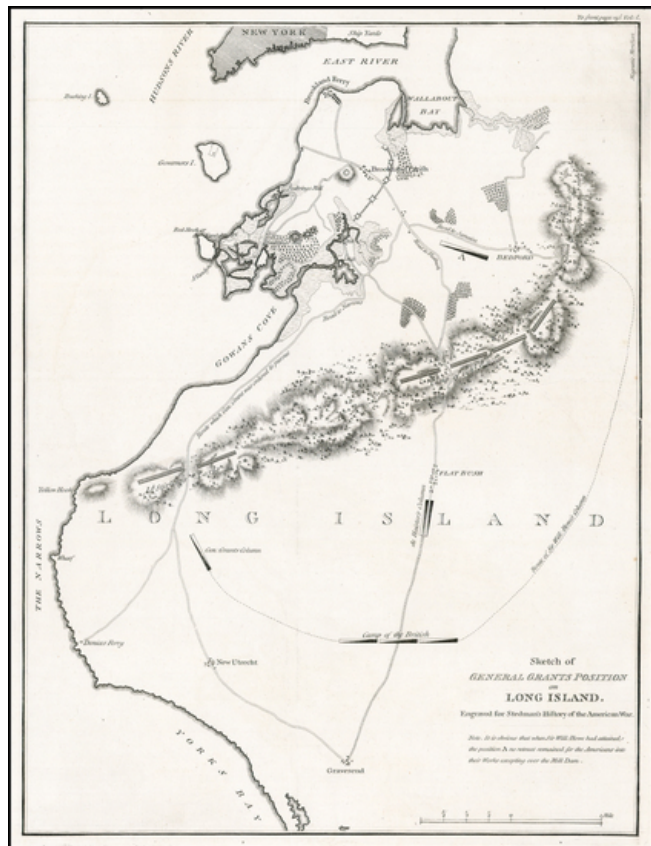

## Sketch of General Grants Position on Long Island . . .

**Stock#:** 23092  
**Map Maker:** Stedman / Faden  
**Date:** 1794  
**Place:** London  
**Color:** Uncolored  
**Condition:** VG  
**Size:** 14 x 10.5 inches  
**Price:** SOLD

### Description:

Nice example of Stedman's Battle plan, showing Genreal Grant's Position during the Battle of Long Island in 1776.

The map shows the movements of Admiral William Howe, the Camp of Generals Sullivan and Stirling, Grant's route to Brooklyn Ferry and De Haister's Hessians, along with the British Camp. From Stedman's *History of the American War*.

### Detailed Condition:

Minor tears, archivally repaired on verso.