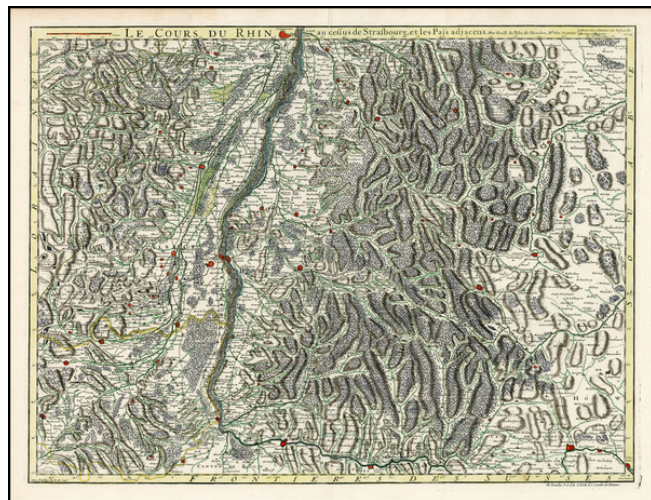

**Barry Lawrence Ruderman
Antique Maps Inc.**

7407 La Jolla Boulevard
La Jolla, CA 92037

www.raremaps.com

(858) 551-8500
blr@raremaps.com

Le Cours du Rhin au dessus de Strasbourg et les Pais adjacens . . . 1704

Stock#: 23002
Map Maker: De L'Isle
Date: 1704
Place: Paris
Color: Hand Colored
Condition: VG
Size: 25 x 19 inches
Price: \$75.00

Description:

De L'Isle's map of the Rhine River and neighboring regions, from Strassbourg in the north to the Swiss Alps.