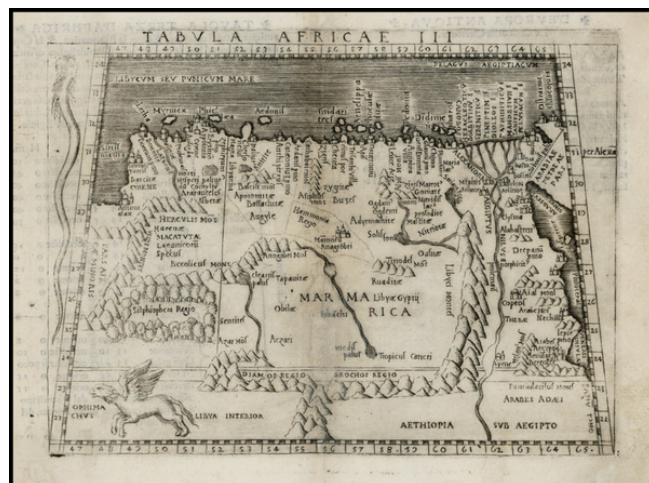

## Tabula Africae III

**Stock#:** 22995  
**Map Maker:** Gastaldi  
**Date:** 1548  
**Place:** Venice  
**Color:** Uncolored  
**Condition:** VG  
**Size:** 6.5 x 5 inches  
**Price:** SOLD

### Description:

A nice example of Gastaldi's map of the Northeastern portion of Africa, based on Ptolemy.

The map extends east to Egypt and the Red Sea and south to Libya Interior. Snake with a human head and Ophimchus (winged creature) are shown. appear on the map.

Giacomo Gastaldi is considered as the foremost Italian cartographer of the 16th century along with Paolo Forlani. From Piedmont, Gastaldi established his reputation in Venice and was cosmographer to the Republic of Venice. Gastaldi enjoyed a productive relationship with Giovanni Ramusio, Secretary of the Venice Senate, who used Gastaldi's maps for his *Navigazioni et Viaggi*. This map is from Gastaldi's edition of Ptolemy, *Ptolemeo. La Geografia...*, begun as early as 1542 and published in Venice in 1548.