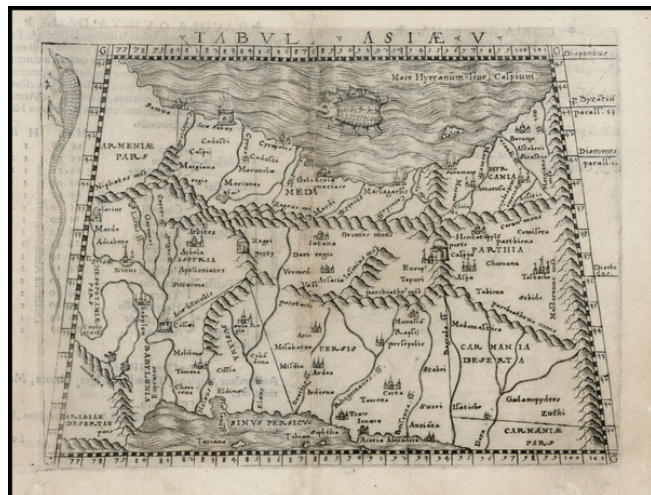

## Tabula Asiae V

**Stock#:** 22902  
**Map Maker:** Gastaldi  
**Date:** 1548  
**Place:** Venice  
**Color:** Uncolored  
**Condition:** VG  
**Size:** 6 x 5.5 inches  
**Price:** SOLD

### Description:

Ptolemaic map of the region between the Persian Gulf and the Caspian Sea showing Babylon and Mesopotamia as well as several ancient religious sites.

Giacomo Gastaldi's Atlas of 1548 has been called the most comprehensive atlas produced between Martin Waldseemüller's *Geographiae* of 1513, and the Abraham Ortelius *Theatrum* of 1570. Gastaldi's maps were beautifully engraved on copper, marking a turning point in the history of cartography. From that point forward, the majority of cartographic works used this medium. As it was a harder material than wood it gave the engraver the ability to render more detail. Gastaldi sought the most up-to-date geographical information available and are among the earliest obtainable maps for regional collectors.