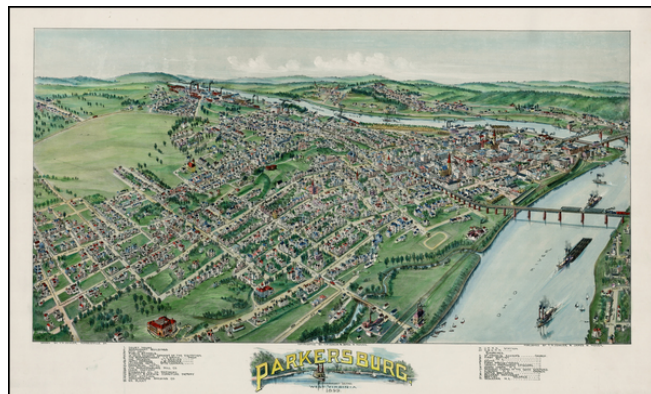

## Parkersburg West Virginia 1899

**Stock#:** 22892  
**Map Maker:** Fowler & Moyer  
**Date:** 1899  
**Place:** Morrisville, PA  
**Color:** Uncolored  
**Condition:** VG  
**Size:** 32 x 20 inches  
**Price:** SOLD

### Description:

Striking view of the town of Parkersburg, West Virginia. approximately 40 miles north of Charleston, West Virginia.

A striking and highly detailed view, showing street names, buildings and the river. A classic late 19th Century view.